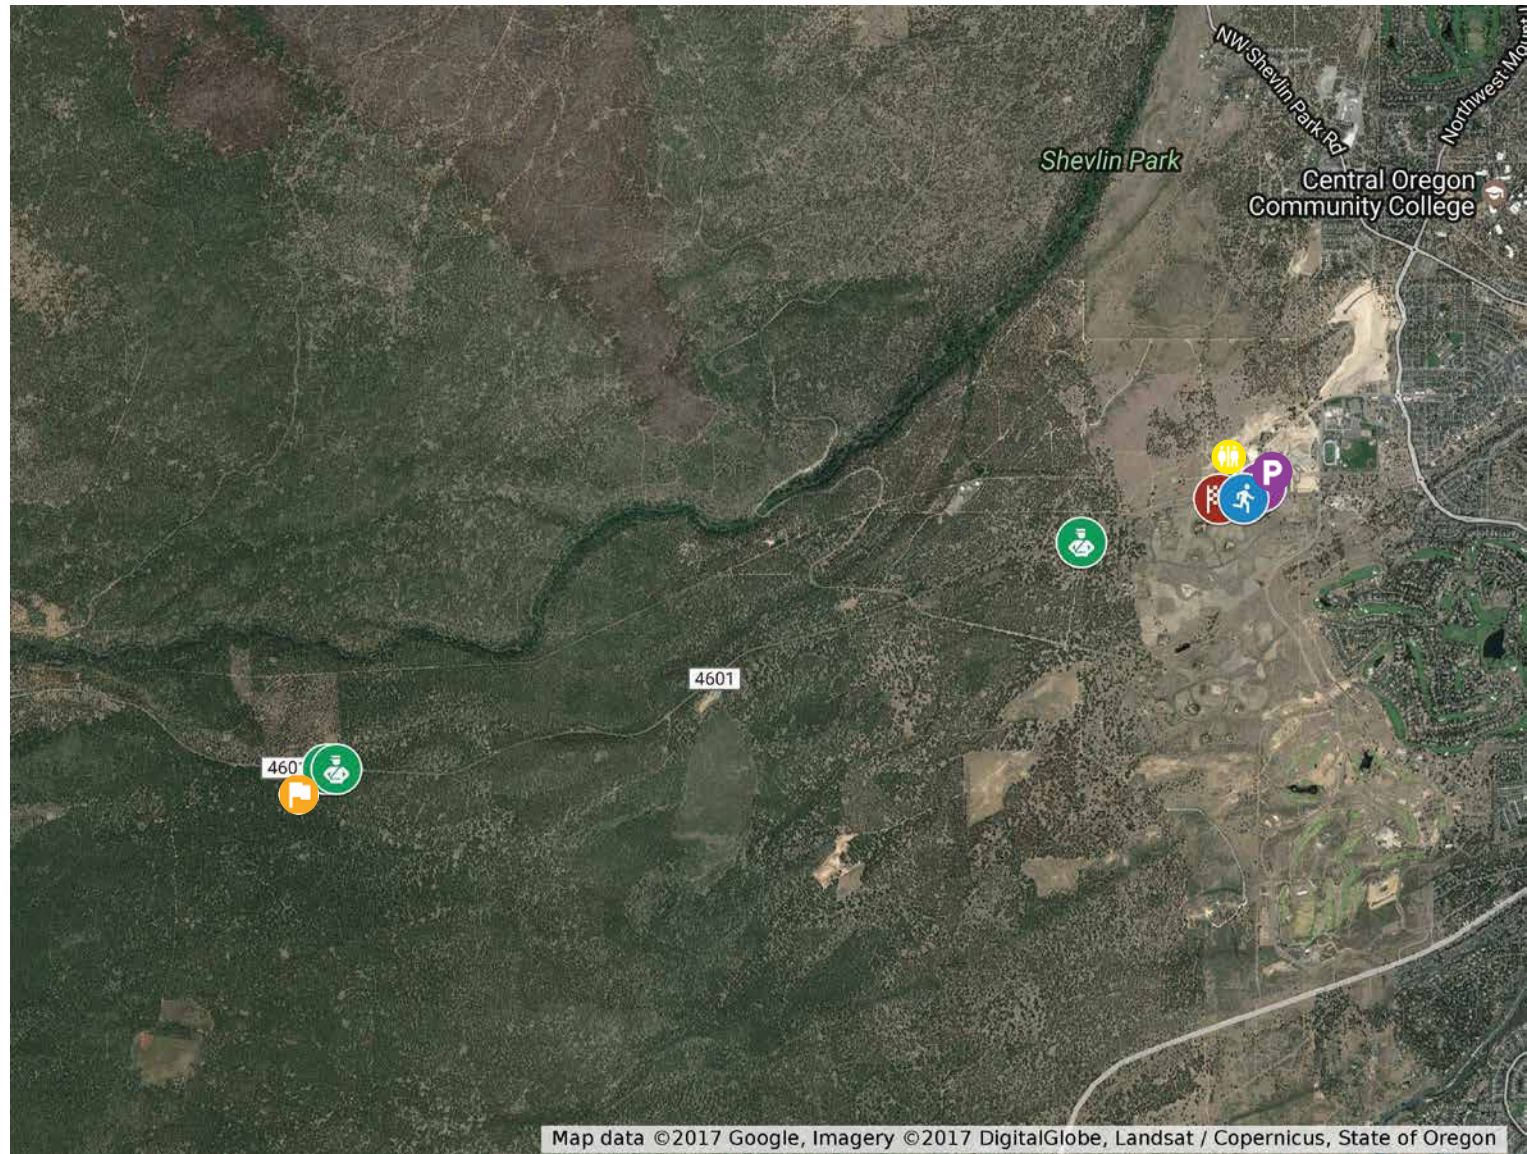

2019 #NOLIMITS SKYLINERS SERIES TT-DU-5K

BIKE COURSE MAP

-  TT Start
-  TT Finish
-  Registration
-  Porta-Potty
-  Start
-  Finish
-  Flagger/traffic control
-  Turnaround point
-  Turnaround
-  Flagger/traffic control
-  Flagger/Traffic Control
-  Parking
-  Duathlon Run Start

EVENT DISTANCES:

**TIME TRIAL SERIES:
8 MILES**

**DUATHLON SERIES:
8 MILE BIKE
5K TRAIL RUN**

**RUN SERIES:
5K TRAIL RUN**

Map data ©2017 Google, Imagery ©2017 DigitalGlobe, Landsat / Copernicus, State of Oregon